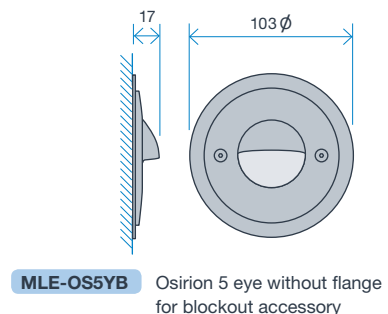

For the latest information visit - www.megabay.com/osirion

Specifications are subject to change without notice. CREE™ is a registered trademark of CREE Inc.

MLE-OS5Y

Rev 02