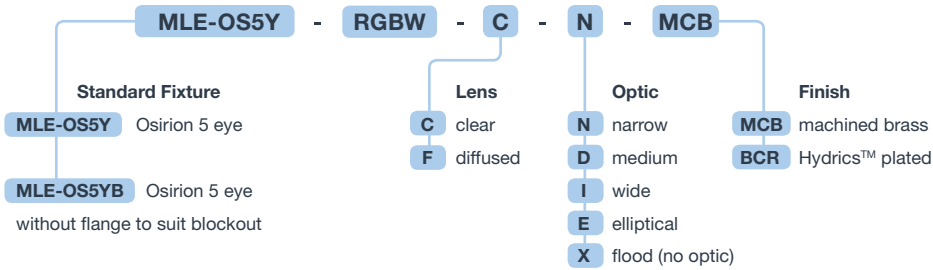

# Osirion 5 eye RGBW

LED RECESSED WALL LIGHT

ILLUMINATE YOUR WORLD

## Specification Code

Example showing how to specify a Osirion 5 eye luminaire.

## Specifications

IP rating	Ingress Protection - IP67
Materials & finish	thermally optimised DZR brass optional Hydrics™ plated finish
Lens	clear or diffused 8mm tempered glass
Light source	CREE™ MC-E quad chip RGBW LED
CRI	variable depending on colour mix
Performance	> 70% lumen maintenance at 50,000 hours
Optic (FWHM)	narrow 19°, medium 26°, wide 35°, elliptical 45° x 15° flood > 100° (no optic) offers the widest distribution
Efficacy	up to 100 lumens per watt
Power	5 watts total
Control	DMX 512 or DALI (using the DALI to DMX bridge)
Power supply	<b>Optimo QUAD™</b> MLE-OM-DMX4 4 Channels / 1 Group 12 luminaires