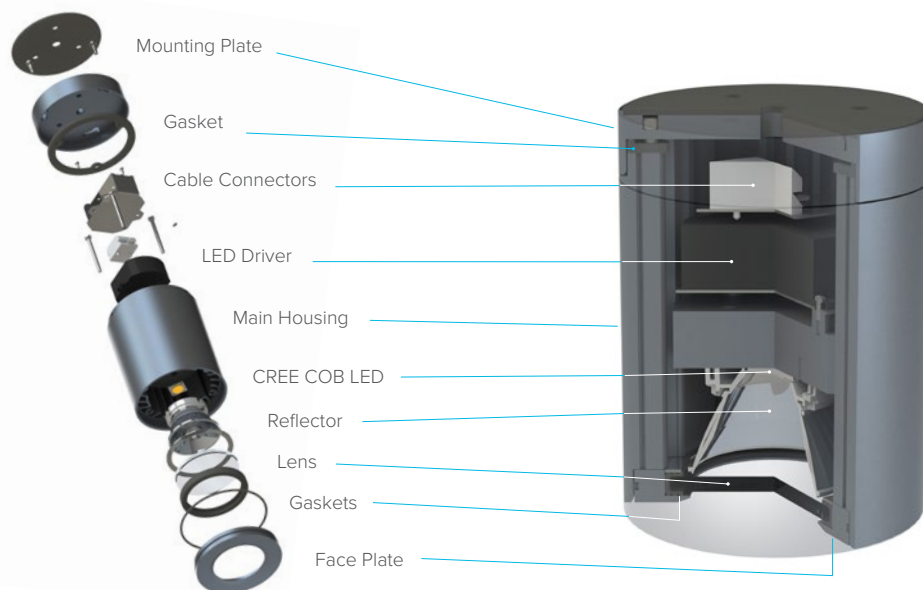

Precision Machined

The Orbica is precision extruded and CNC machined to the finest detail with excellent thermal performance for the prolonged life of LED and electronics.