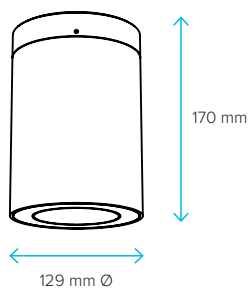

# Specifications

## Luminaire Specifications

<b>IP rating</b>	Ingress Protection IP65		
<b>Materials &amp; finish</b>	aluminium housing		
<b>Lens</b>	clear or diffused		
<b>Reflector</b>	narrow 20°, medium 36°, wide 56°		
<b>Performance</b>	> 70% lumen maintenance at 50,000 hours (25° C)		
<b>Ambient temperature</b>	-25° C to +45° C operating range with electronic thermal management		
<b>Weight</b>	2.7 kg		
<b>Light source</b>	CREE™ LED available in		
	warm white 3000K	neutral white 4000K	
<b>CRI</b>	minimum 90	minimum 85	
<b>Luminous intensity</b>	up to 2400 lumens. IES photometric files available		
<b>Efficacy</b>	up to 90 lumens per watt depending on colour temperature		
<b>Control</b>	non dim standard, 1-10V optional		
<b>Power</b>	25 watts total @ 240 VAC		

## Dimensions